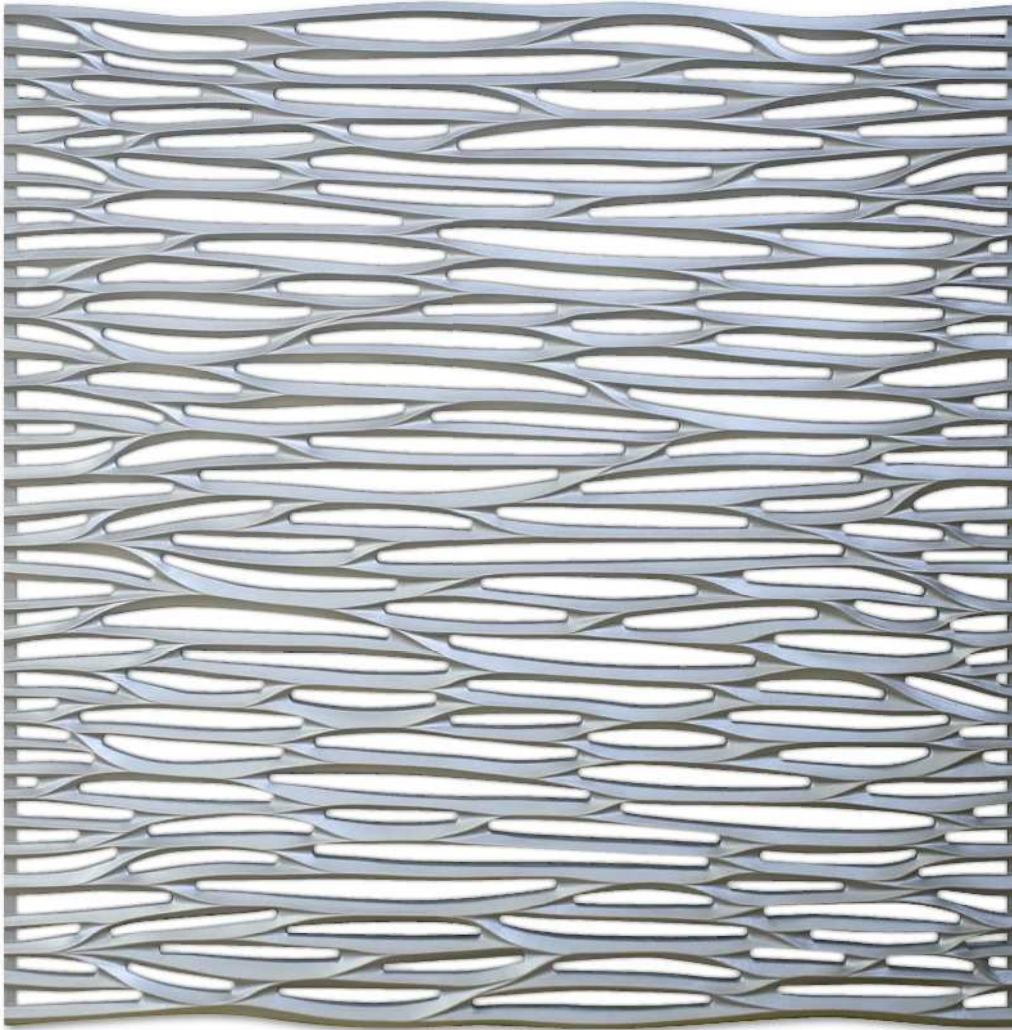

Relaxis

リラクシス シリーズ

Sazanami さざなみ

おだやかな大海原をイメージしています